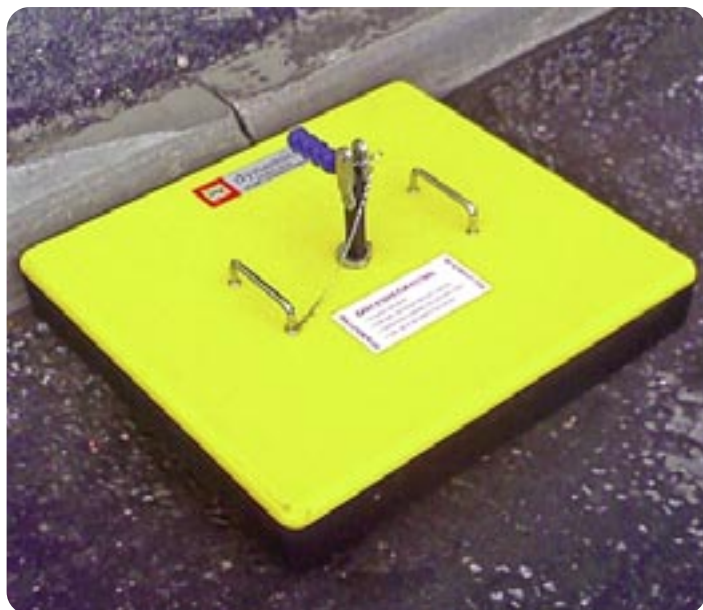

**PRICE
MATCH
PROMISE**
DETAILS ON
PAGE 2

PLUG RUG DRAIN COVERS

Plug rugs are flexible mats consisting of a putty like layer of a clay based composition, reinforced with hessian and with a peel-off plastic backing. Laid over drains, storm sewer inlets or around pipe runs, plug rugs will seal off and prevent a spill entering the drains. They can also be used for blocking large holes or rips in tankers and will even form a seal when fuel or chemicals are already flowing over the surface.

MECHANICAL DRAIN COVER

Polycarbonate and stainless steel construction with neoprene foam seal. Three sizes are suitable for most drains. Clamp mechanism locks onto the drain itself.

- fast, effective pollution seal for drains
- very quick and easy to deploy
- immediate, full protection

WALL MOUNTED HOLDER

Use with any size of mechanical drain cover. Ensures quick visibility in case of an emergency.

PRODUCT CODE	DESCRIPTION	SIZE	PRICE
Drain Covers			
DRP8015	Drain Seal with Clamp Action for Cast Iron Grid	up to 67 x 61cm	£592.73
DRP8030	Drain Seal with Clamp Action for Cast Iron Grid	56 x 50cm	£511.35
DRP8031	Drain Seal with Clamp Action for Cast Iron Grid	43 x 36cm	£459.59
DRP8032	Wall Holder for Above Covers		£62.48

DRAIN DEMARCATON PAINT

This Chlorinated Rubber Paint is ideal for drains to designate between 'foul' & 'surface' drains. It is highly durable, fade resistant and fast & easy to apply. Drying time 10-15 minutes.