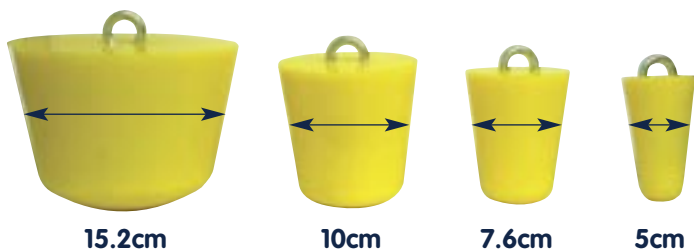

CONICAL DRAIN PLUGS

A maintenance & trouble free method of installing 'peace of mind' in high risk drainage areas, the Conical Drain Plugs can be used permanently or kept for use in an emergency. They are made from flexible, chemical-resistant polyurethane & are robust ensuring a long operating life.

AVAILABLE IN FOUR DIAMETERS

PRODUCT CODE	SIZE	PRICE
CP552	12cm (h) x 5cm dia	£43
CP553	12.7cm (h) x 7.6cm dia	£49
CP554	14.6cm (h) x 10cm dia	£59
CP556	14cm (h) x 15.2cm dia	£149

PLACE YOUR ORDER BY PHONE BEFORE 2PM FOR NEXT DAY DELIVERY ON STOCK ITEMS!