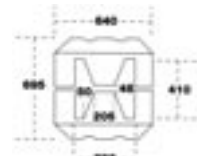

POLY TROLLEY

A 4-wheeled trolley designed to carry four 25 litre containers in complete safety. Its recessed deck ensures that spills and drips are captured in its generous 100 litre sump.

PRODUCT CODE	DESCRIPTION	SIZE (MM)	SUMP CAP	PRICE
Poly Drum Dolly POLY11044	Drum Dolly	725 x 725 x 990	30ltrs	£181.00
Poly trolley POLY11045	Poly Trolley	900 x 700 x 980	100ltrs	£265.00

COLUMN GUARDS

Manufactured from polyethylene these column guards are designed to surround factory columns to protect from accidental fork lift damage.

POLY11067

POLY11068

POLY11069

POLY11070

POLY11071

PRODUCT CODE	DESCRIPTION	SIZE (MM)	PRICE
POLY11067	H Girder Guard (max size 480 x 210mm)	640 x 500 x 985	£289.00
POLY11068	H Girder Guard (max size 390 x 410mm)	695 x 640 x 985	£295.00
POLY11069	Box Girder Guard (max size 185 x 180mm)	350 x 260 x 950	£295.00
POLY11070	Box Girder Guard (max size 235 x 215mm)	515 x 490 x 950	£287.00
POLY11071	Box Girder Guard (max size 100 x 100mm)	350 x 260 x 950	£296.00