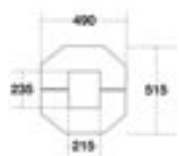

POLY TROLLEY

A 4-wheeled trolley designed to carry four 25 litre containers in complete safety. Its recessed deck ensures that spills and drips are captured in its generous 100 litre sump.

PRODUCT CODE	DESCRIPTION	SIZE (MM)	SUMP CAP	PRICE
Poly Drum Dolly POLY11044	Drum Dolly	725 x 725 x 990	30ltrs	£181.00
Poly trolley POLY11045	Poly Trolley	900 x 700 x 980	100ltrs	£265.00

COLUMN GUARDS

Manufactured from polyethylene these column guards are designed to surround factory columns to protect from accidental fork lift damage.

POLY11067

POLY11068

POLY11069

POLY11070

POLY11071

PRODUCT CODE	DESCRIPTION	SIZE (MM)	PRICE
POLY11067	H Girder Guard (max size 480 x 210mm)	640 x 500 x 985	£289.00
POLY11068	H Girder Guard (max size 390 x 410mm)	695 x 640 x 985	£295.00
POLY11069	Box Girder Guard (max size 185 x 180mm)	350 x 260 x 950	£295.00
POLY11070	Box Girder Guard (max size 235 x 215mm)	515 x 490 x 950	£287.00
POLY11071	Box Girder Guard (max size 100 x 100mm)	350 x 260 x 950	£296.00