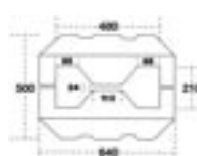

POLY DRUM DOLLY

A safe and robust solution to moving 205 litre drums and smaller containers. This polyethylene trolley has four castors (2 lockable) and gives a broadband resistance to chemicals. Its ergonomic handle makes for easy movement and its 30 litre sump captures any incidental spills.

POLY TROLLEY

A 4-wheeled trolley designed to carry four 25 litre containers in complete safety. Its recessed deck ensures that spills and drips are captured in its generous 100 litre sump.

PRODUCT CODE	DESCRIPTION	SIZE (MM)	SUMP CAP	PRICE
Poly Drum Dolly POLY11044	Drum Dolly	725 x 725 x 990	30ltrs	£181.00
Poly trolley POLY11045	Poly Trolley	900 x 700 x 980	100ltrs	£265.00

COLUMN GUARDS

Manufactured from polyethylene these column guards are designed to surround factory columns to protect from accidental fork lift damage.

POLY11067

POLY11068

POLY11069

POLY11070

POLY11071

PRODUCT CODE	DESCRIPTION	SIZE (MM)	PRICE
POLY11067	H Girder Guard (max size 480 x 210mm)	640 x 500 x 985	£289.00
POLY11068	H Girder Guard (max size 390 x 410mm)	695 x 640 x 985	£295.00
POLY11069	Box Girder Guard (max size 185 x 180mm)	350 x 260 x 950	£295.00
POLY11070	Box Girder Guard (max size 235 x 215mm)	515 x 490 x 950	£287.00
POLY11071	Box Girder Guard (max size 100 x 100mm)	350 x 260 x 950	£296.00