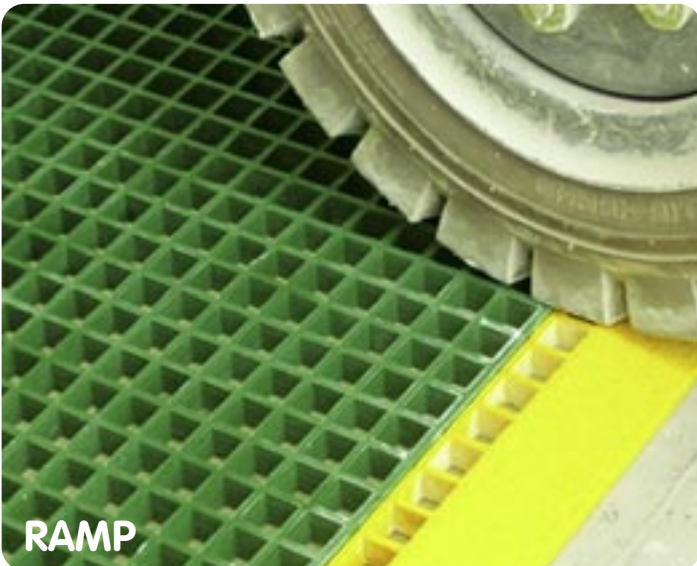

GRP GRATING

GRP grating is ideal for industrial applications and most walkways. Made from tough durable fibreglass, the panels have an extremely hardwearing grit top surface. This offers excellent slip resistance in wet or oily conditions. Ideal for: workstations, platforms, walkways, forklift areas, disabled access ramps and many more applications.

**AVAILABLE IN GREEN, GREY OR YELLOW -
PLEASE STATE COLOUR WHEN ORDERING**

- **SLIP RESISTANT • IMPACT RESISTANT**
- **LIGHTWEIGHT • CORROSION RESISTANT**

Grating ramp is ideal for use where the grating panel is raised slightly above the substrate. The ramp is attached to the grating and allows easy access on to the grating areas.

PRODUCT CODE	SIZE (MM)	PRICE
GRP Grating		
GG2125	1985 x 996 x 25mm Thick	£225.00
GG3125	3010 x 996 x 25mm Thick	£308.00
GG361225	3660 x 1220 x 25mm Thick	£423.00
GG2138	1985 x 996 x 38mm Thick	£281.00
GG3138	3010 x 996 x 38mm Thick	£385.00
GG361238	3660 x 1220 x 38mm Thick	£528.75
GRP Grating Ramp		
GR125	120 x 996 x 25mm Thick	£18.50
GR138	120 x 996 x 38mm Thick	£22.60