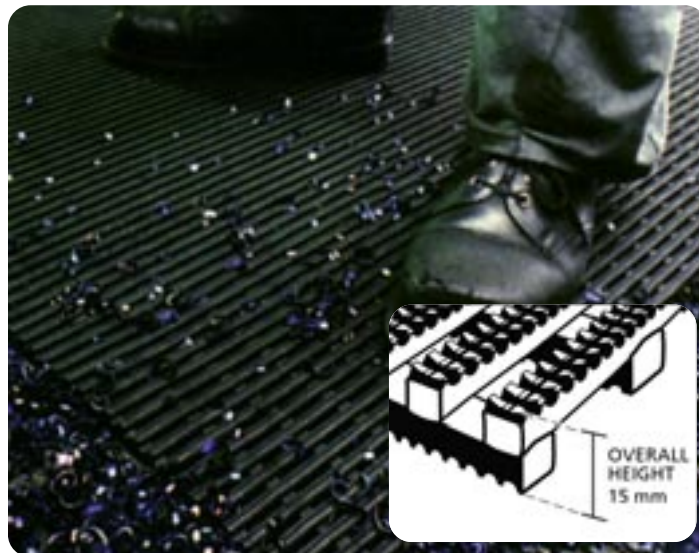

VYNAGRIP INDUSTRIAL MATTING

Vynagrip is a slip resistant and fatigue-reducing matting that improves the safety of employees in industrial situations and other standing applications. The matting is specially designed to provide a comfortable and slip resistant surface and the open grid design means spillages and dirt fall through.

Colour – Black (Also available in red and blue (lead time – 2-3 weeks FRO)

- **HIGHLY SLIP RESISTANT**
DIN51130R12
- **DRAINS AWAY LIQUID SPILLS**
DIN51130V10
- **RESISTANT TO OILS AND CHEMICALS**
- **HARD WEARING AND LONG LASTING**

- Excellent fatigue reduction
- ASTM D4060 – minimal wear
- Patented foam construction
- Long lasting, will not deaden

ZED TRED 90 INDUSTRIAL ANTI-FATIGUE MATTING

Heavy duty ribbed surface matting, Zed Tred 90 combines the anti-fatigue properties of ZedLand with a hardwearing flexi tred. This exceptional combination provides a heavy duty, slip resistant ribbed surface that is cushioned to give resilient "bounce" underfoot that will not deaden.